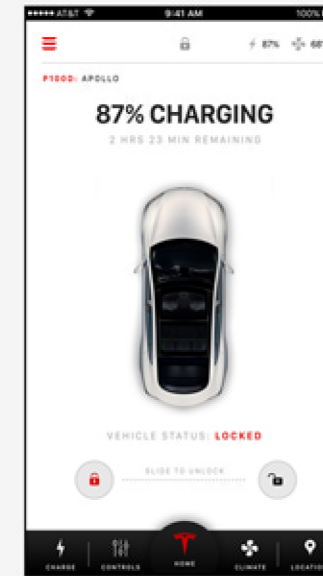

# TESLA MOTORS MOBILE APP REDESIGN WIREFRAME & WIREFLOW

SPLASH/LOADING  
SCREEN

LOGIN SCREEN

LOGIN SCREEN  
W/KEYBOARD

VEHICLE LOCKED  
W/TOUCH ID TO UNLOCK

VEHICLE LOCKED  
W/SLIDE TO UNLOCK

VEHICLE UNLOCKED  
HOME SCREEN

MENU SCREEN  
SLIDE OUT RIGHT  
(LOG OUT FROM MENU)

CHARGING STATUS

MASTER CONTROLS

CLIMATE & TEMPERATURE  
ADJUSTMENT

CAR & SUPERCHARGER  
LOCATOR

OR