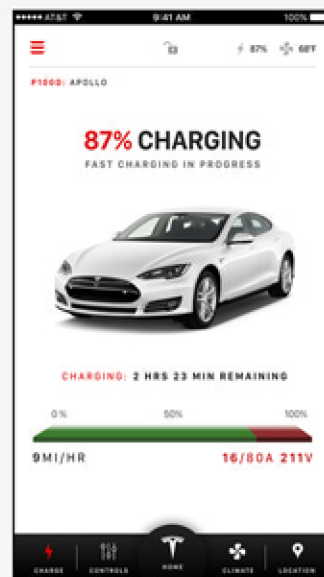

# TESLA MOTORS MOBILE APP REDESIGN WIREFRAME & WIREFLOW

SPLASH/LOADING  
SCREEN

LOGIN SCREEN

LOGIN SCREEN  
W/KEYBOARD

VEHICLE LOCKED  
W/TOUCH ID TO UNLOCK

VEHICLE LOCKED  
W/SLIDE TO UNLOCK

VEHICLE UNLOCKED  
HOME SCREEN

MENU SCREEN  
SLIDE OUT RIGHT  
(LOG OUT FROM MENU)

CHARGING STATUS

MASTER CONTROLS

CLIMATE & TEMPERATURE  
ADJUSTMENT

CAR & SUPERCHARGER  
LOCATOR

OR