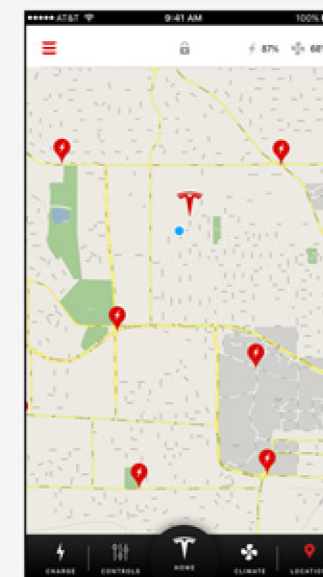

MENU SCREEN  
SLIDE OUT RIGHT  
(LOG OUT FROM MENU)

CHARGING STATUS

MASTER CONTROLS

CLIMATE & TEMPERATURE  
ADJUSTMENT

CAR & SUPERCHARGER  
LOCATOR

OR