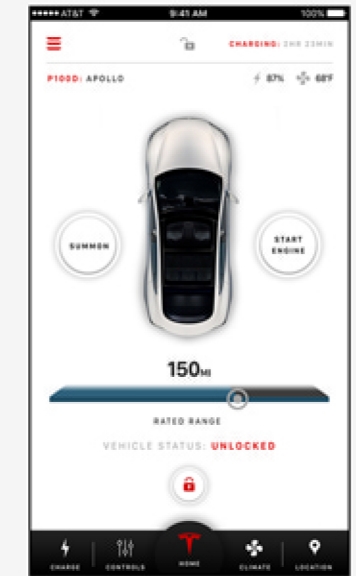

# TESLA MOTORS MOBILE APP REDESIGN WIREFRAME & WIREFLOW

SPLASH/LOADING  
SCREEN

LOGIN SCREEN

LOGIN SCREEN  
W/KEYBOARD

VEHICLE LOCKED  
W/TOUCH ID TO UNLOCK

VEHICLE LOCKED  
W/SLIDE TO UNLOCK

VEHICLE UNLOCKED  
HOME SCREEN

MENU SCREEN  
SLIDE OUT RIGHT  
(LOG OUT FROM MENU)

CHARGING STATUS

MASTER CONTROLS

CLIMATE & TEMPERATURE  
ADJUSTMENT

CAR & SUPERCHARGER  
LOCATOR

OR