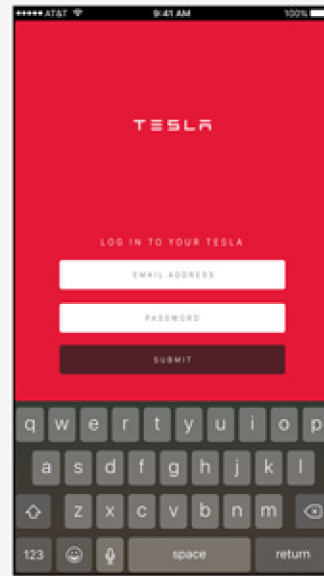

# TESLA MOTORS MOBILE APP REDESIGN WIREFRAME & WIREFLOW

SPLASH/LOADING  
SCREEN

LOGIN SCREEN

LOGIN SCREEN  
W/KEYBOARD

VEHICLE LOCKED  
W/TOUCH ID TO UNLOCK

VEHICLE LOCKED  
W/SLIDE TO UNLOCK

VEHICLE UNLOCKED  
HOME SCREEN

MENU SCREEN  
SLIDE OUT RIGHT  
(LOG OUT FROM MENU)

CHARGING STATUS

MASTER CONTROLS

CLIMATE & TEMPERATURE  
ADJUSTMENT

CAR & SUPERCHARGER  
LOCATOR

OR