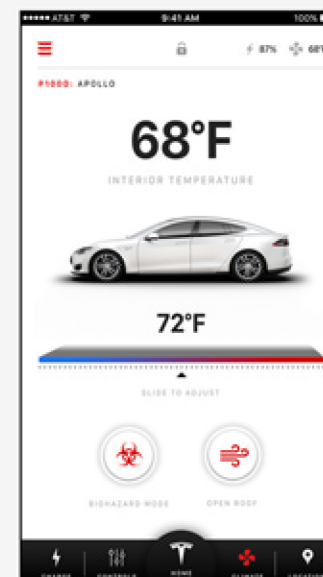

# TESLA MOTORS MOBILE APP REDESIGN WIREFRAME & WIREFLOW

SPLASH/LOADING  
SCREEN

LOGIN SCREEN

LOGIN SCREEN  
W/KEYBOARD

VEHICLE LOCKED  
W/TOUCH ID TO UNLOCK

VEHICLE LOCKED  
W/SLIDE TO UNLOCK

VEHICLE UNLOCKED  
HOME SCREEN

MENU SCREEN  
SLIDE OUT RIGHT  
(LOG OUT FROM MENU)

CHARGING STATUS

MASTER CONTROLS

CLIMATE & TEMPERATURE  
ADJUSTMENT

CAR & SUPERCHARGER  
LOCATOR

OR