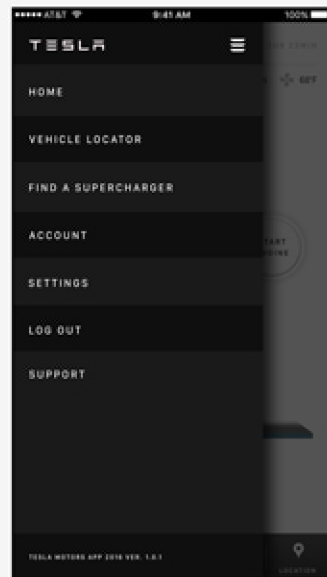

# TESLA MOTORS MOBILE APP REDESIGN WIREFRAME & WIREFLOW

SPLASH/LOADING  
SCREEN

LOGIN SCREEN

LOGIN SCREEN  
W/KEYBOARD

VEHICLE LOCKED  
W/TOUCH ID TO UNLOCK

VEHICLE LOCKED  
W/SLIDE TO UNLOCK

VEHICLE UNLOCKED  
HOME SCREEN

MENU SCREEN  
SLIDE OUT RIGHT  
(LOG OUT FROM MENU)

CHARGING STATUS

MASTER CONTROLS

CLIMATE & TEMPERATURE  
ADJUSTMENT

CAR & SUPERCHARGER  
LOCATOR

OR